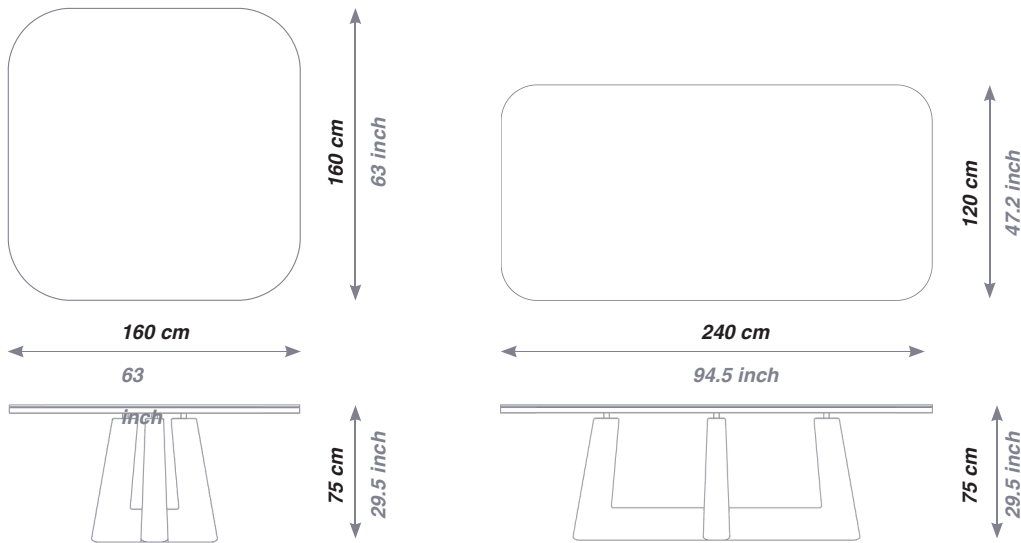

REDA AMALOU DESIGN

LYRA

Table à manger // Dining Table

Lyra incarne l'équilibre entre force et fluidité. Inspirée par le langage de l'architecture, cette table se distingue par son piétement sculptural en noyer qui soutient un plateau de marbre aux proportions justes. Chaque détail exprime une tension maîtrisée entre rigueur géométrique et sensualité des lignes. Pensée pour la convivialité, Lyra invite à partager un moment de calme et d'harmonie. Alliant noblesse des matières et précision du geste artisanal, elle célèbre le dialogue entre structure et émotion, solidité et légèreté. Pièce maîtresse et sculpturale, Lyra affirme sa présence dans l'espace tout en préservant une impression de sérénité. À travers elle, Reda Amalou poursuit sa recherche d'un luxe sobre et essentiel, où la beauté naît de la justesse et du silence.

Lyra embodies the balance between strength and grace. Inspired by architectural language, the table features a sculptural walnut base supporting a marble top of perfectly measured proportions. Every detail reflects a controlled tension between geometric precision and the sensuality of form. Designed for conviviality, Lyra invites quiet moments of harmony and exchange. Combining noble materials with exceptional craftsmanship, it expresses a dialogue between structure and emotion, solidity and lightness. A statement piece within any interior, Lyra stands as both sculpture and function, serene yet commanding. Through it, Reda Amalou continues his pursuit of a refined and essential form of luxury, where beauty emerges from balance and silence.

Limited edition of 50.

Édition limitée à 50 exemplaires.

Matériaux : Table à manger disponible avec un piétement en noyer américain ou en chêne et un plateau double en noyer américain ou en chêne, associé à du marbre Calacatta Oro ou du marbre Sahar.

Dimensions :
160 x 160 x H75 cm
240 x 120 x H75 cm

Materials: Dining table available in american walnut or oak base and double top in american walnut or oak with Calacatta Oro marble or Sahar marble.

Dimensions:
63 x 63 x H29.5 inch
94.5 x 47.2 x H29.5 inch