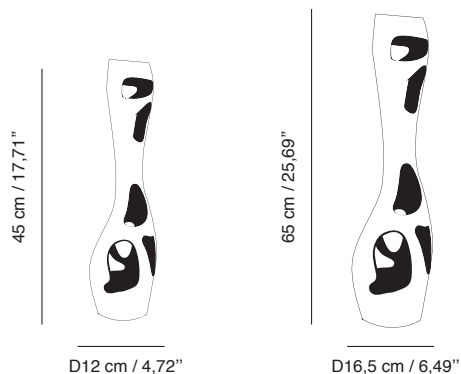

Dimension	cm	D12 x H45
	in	D4,72 x H17,71
	cm	D16,5 x H65
	in	D6,49 x H25,69
Weight	Size 45 cm + / - 1 kgs	
	Size 65 cm + / - 1,9 kgs	

THIS IS NOT A VASE

Vase

Decorative object

Year of Design	2016
Material	White matt resin outside Couloured lacquer inside
Product Code	TNV45/RES.LQR01/11
Type	Vase
Colour	Peacock Blue
Cleaning Instructions	Use a soft damp cloth to clean, no abrasive agent.

Dimension	cm	D12 x H45
	in	D4,72 x H17,71
	cm	D16,5 x H65
	in	D6,49 x H25,69
Weight	Size 45 cm + / - 1 kgs	
	Size 65 cm + / - 1,9 kgs	

THIS IS NOT A VASE

Vase

Decorative object

Year of Design	2016
Material	White matt resin outside Couloured lacquer inside
Product Code	TNV45/RES.LQR01/12
Type	Vase
Colour	Bohemian Blue
Cleaning Instructions	Use a soft damp cloth to clean, no abrasive agent.

Colours

● Slate Grey	● Peacock Blue
● Bohemian Blue	● Persian Blue
● Powdery	● Warm Saffron
● Greenery	● Deep Garnet

Dimension	cm	D12 x H45
	in	D4,72 x H17,71
	cm	D16,5 x H65
	in	D6,49 x H25,69
Weight	Size 45 cm + / - 1 kgs	
	Size 65 cm + / - 1,9 kgs	

Colours

- | | |
|-----------------|----------------|
| ● Slate Grey | ● Peacock Blue |
| ● Bohemian Blue | ● Persian Blue |
| ● Powdery | ● Warm Saffron |
| ● Greenery | ● Deep Garnet |

Dimension	cm	D12 x H45
	in	D4,72 x H17,71
	cm	D16,5 x H65
	in	D6,49 x H25,69
Weight	Size 45 cm + / - 1 kgs	
	Size 65 cm + / - 1,9 kgs	