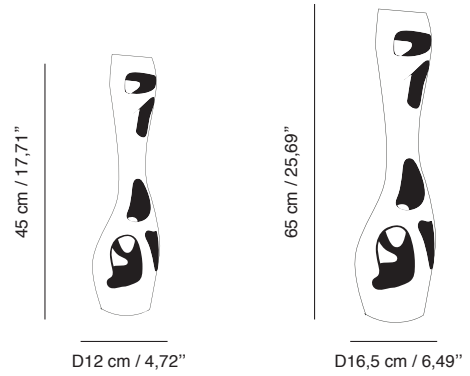

Colours

- | | |
|-----------------|----------------|
| ● Slate Grey | ● Peacock Blue |
| ● Bohemian Blue | ● Persian Blue |
| ● Powdery | ● Warm Saffron |
| ● Greenery | ● Deep Garnet |

Dimension	cm	D12 x H45
	in	D4,72 x H17,71
	cm	D16,5 x H65
	in	D6,49 x H25,69
Weight	Size 45 cm + / - 1 kgs	
	Size 65 cm + / - 1,9 kgs	

Colours

- Slate Grey
- Peacock Blue
- Bohemian Blue
- Persian Blue
- Powdery
- Warm Saffron
- Greenery
- Deep Garnet

Dimension	cm	D12 x H45
	in	D4,72 x H17,71
Weight	cm	D16,5 x H65
	in	D6,49 x H25,69

THIS IS NOT A VASE

Dimension	cm	D12 x H45
	in	D4,72 x H17,71
	cm	D16,5 x H65
	in	D6,49 x H25,69
Weight	Size 45 cm + / - 1 kgs	
	Size 65 cm + / - 1,9 kgs	

THIS IS NOT A VASE

Vase

Decorative object

Year of Design	2016
Material	White matt resin outside Couloured lacquer inside
Product Code	TNV45/RES.LQR01/11
Type	Vase
Colour	Peacock Blue
Cleaning Instructions	Use a soft damp cloth to clean, no abrasive agent.

Colours

● Slate Grey	● Peacock Blue
● Bohemian Blue	● Persian Blue
● Powdery	● Warm Saffron
● Greenery	● Deep Garnet

Dimension	cm	D12 x H45
	in	D4,72 x H17,71
	cm	D16,5 x H65
	in	D6,49 x H25,69
Weight	Size 45 cm + / - 1 kgs	
	Size 65 cm + / - 1,9 kgs	