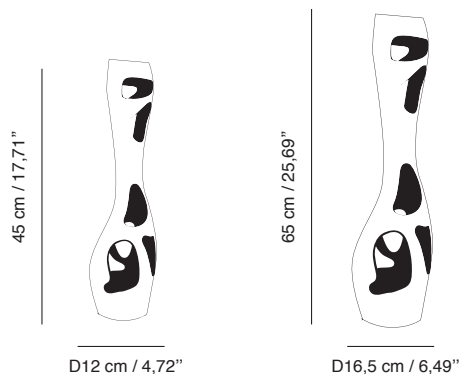

Colours

- Slate Grey
- Peacock Blue
- Bohemian Blue
- Persian Blue
- Powdery
- Warm Saffron
- Greenery
- Deep Garnet

Dimension	cm	D12 x H45
	in	D4,72 x H17,71
Weight	cm	D16,5 x H65
	in	D6,49 x H25,69

THIS IS NOT A VASE

Dimension	cm	D12 x H45
	in	D4,72 x H17,71
	cm	D16,5 x H65
	in	D6,49 x H25,69
Weight	Size 45 cm + / - 1 kgs	
	Size 65 cm + / - 1,9 kgs	

THIS IS NOT A VASE

Vase

Decorative object

Year of Design	2016
Material	White matt resin outside Couloured lacquer inside
Product Code	TNV45/RES.LQR01/11
Type	Vase
Colour	Peacock Blue
Cleaning Instructions	Use a soft damp cloth to clean, no abrasive agent.

Dimension	cm	D12 x H45
	in	D4,72 x H17,71
	cm	D16,5 x H65
	in	D6,49 x H25,69
Weight	Size 45 cm + / - 1 kgs	
	Size 65 cm + / - 1,9 kgs	

THIS IS NOT A VASE

Vase

Decorative object

Year of Design	2016
Material	White matt resin outside Couloured lacquer inside
Product Code	TNV45/RES.LQR01/12
Type	Vase
Colour	Bohemian Blue
Cleaning Instructions	Use a soft damp cloth to clean, no abrasive agent.

Colours

● Slate Grey	● Peacock Blue
● Bohemian Blue	● Persian Blue
● Powdery	● Warm Saffron
● Greenery	● Deep Garnet

Dimension	cm	D12 x H45
	in	D4,72 x H17,71
	cm	D16,5 x H65
	in	D6,49 x H25,69
Weight	Size 45 cm + / - 1 kgs	
	Size 65 cm + / - 1,9 kgs	