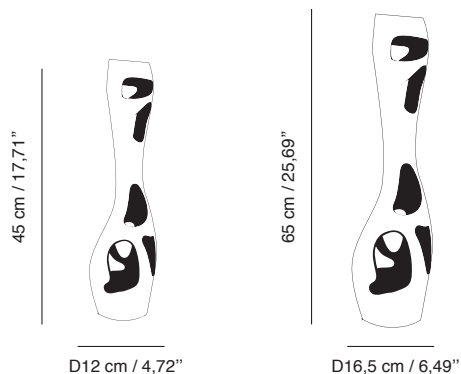

Dimension	cm	D12 x H45
	in	D4,72 x H17,71
	cm	D16,5 x H65
	in	D6,49 x H25,69
Weight	Size 45 cm + / - 1 kgs	
	Size 65 cm + / - 1,9 kgs	

THIS IS NOT A VASE

Vase

Decorative object

Year of Design	2016
Material	White matt resin outside Couloured lacquer inside
Product Code	TNV45/RES.LQR01/12
Type	Vase
Colour	Bohemian Blue
Cleaning Instructions	Use a soft damp cloth to clean, no abrasive agent.

Colours

● Slate Grey	● Peacock Blue
● Bohemian Blue	● Persian Blue
● Powdery	● Warm Saffron
● Greenery	● Deep Garnet

Dimension	cm	D12 x H45
	in	D4,72 x H17,71
	cm	D16,5 x H65
	in	D6,49 x H25,69
Weight	Size 45 cm + / - 1 kgs	
	Size 65 cm + / - 1,9 kgs	

Colours

- | | |
|-----------------|----------------|
| ● Slate Grey | ● Peacock Blue |
| ● Bohemian Blue | ● Persian Blue |
| ● Powdery | ● Warm Saffron |
| ● Greenery | ● Deep Garnet |

Dimension	cm	D12 x H45
	in	D4,72 x H17,71
	cm	D16,5 x H65
	in	D6,49 x H25,69
Weight	Size 45 cm + / - 1 kgs	
	Size 65 cm + / - 1,9 kgs	