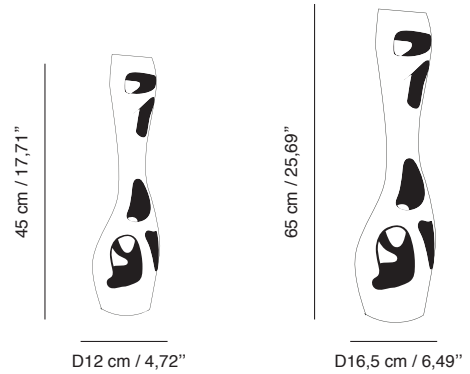

Colours

- | | |
|-----------------|----------------|
| ● Slate Grey | ● Peacock Blue |
| ● Bohemian Blue | ● Persian Blue |
| ● Powdery | ● Warm Saffron |
| ● Greenery | ● Deep Garnet |

Dimension	cm	D12 x H45
	in	D4,72 x H17,71
	cm	D16,5 x H65
	in	D6,49 x H25,69
Weight	Size 45 cm + / - 1 kgs	
	Size 65 cm + / - 1,9 kgs	

Colours

- Slate Grey
- Peacock Blue
- Bohemian Blue
- Persian Blue
- Powdery
- Warm Saffron
- Greenery
- Deep Garnet

Dimension	cm	D12 x H45
	in	D4,72 x H17,71
Weight	cm	D16,5 x H65
	in	D6,49 x H25,69

THIS IS NOT A VASE

Dimension	cm	D12 x H45
	in	D4,72 x H17,71
	cm	D16,5 x H65
	in	D6,49 x H25,69
Weight	Size 45 cm + / - 1 kgs	
	Size 65 cm + / - 1,9 kgs	

THIS IS NOT A VASE

Vase

Decorative object

Year of Design	2016
Material	White matt resin outside Couloured lacquer inside
Product Code	TNV45/RES.LQR01/11
Type	Vase
Colour	Peacock Blue
Cleaning Instructions	Use a soft damp cloth to clean, no abrasive agent.

Colours

● Slate Grey	● Peacock Blue
● Bohemian Blue	● Persian Blue
● Powdery	● Warm Saffron
● Greenery	● Deep Garnet

Dimension	cm	D12 x H45
	in	D4,72 x H17,71
	cm	D16,5 x H65
	in	D6,49 x H25,69
Weight	Size 45 cm + / - 1 kgs	
	Size 65 cm + / - 1,9 kgs	