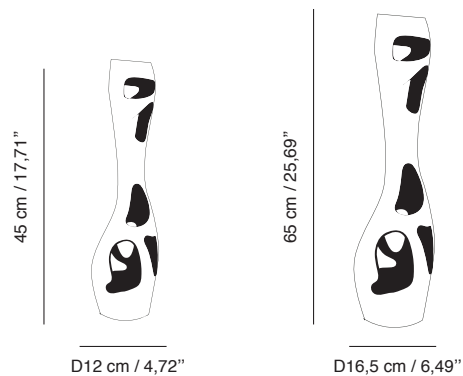

### THIS IS NOT A VASE

Vase

Decorative object

Year of Design	2016
Material	Bronze and silver leaf
Product Code	TNV45/ALU.GDL20.va
Type	Vase
Colour	Bronze and silver leaf
Cleaning Instructions	Use a soft damp cloth to clean, no abrasive agent.
Colours	<ul style="list-style-type: none"> <li>● Polished aluminium and gold</li> <li>● Bronze and gold leaf</li> <li>● Bronze and silver leaf</li> </ul>

Dimension	cm	D12 x H45
	in	D4,72 x H17,71
	cm	D16,5 x H65
	in	D6,49 x H25,69
Weight	Size 45 cm + / - 1,5 kgs	
	Size 65 cm + / - 3 kgs	