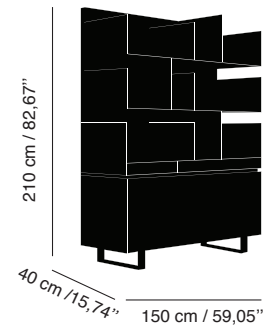

### STEELTOP

Bookshelf

Bookshelf in black steel and american walnut

Year of Design	2016
Material	Black steel and american walnut
Product Code	LIB110/WL
Type	Bookshelf
Description	Black steel shelves over a lower american walnut storage cabinet with 3 doors (1 inside shelf included). The unit is not free standing and requires wall fixings.
Cleaning Instructions	Use a soft damp cloth to clean, no abrasive agent.

Other Products

Dimension	cm	110 x 40 x H210
	in	43,30 x 15,74 x H82,67
Weight	+ / - 130 kgs	

Dimension	cm	150 x 40 x H210
	in	59,05 x 15,74 x H82,67
Weight		+ / - 155 kgs