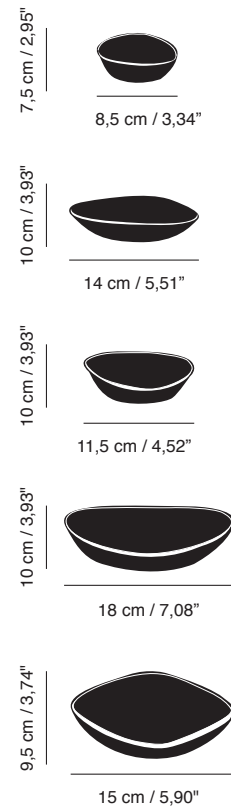

Dimension	cm	18 x 10	in	7,08 x 3,93
	cm	15 x 9,5	in	5,90 x 3,74
	cm	14 x 10	in	5,51 x 3,93
	cm	11,5 x 10	in	4,52 x 3,93
	cm	8,5 x 7,5	in	3,34 x 2,95
Weight	2 kgs			

PEBBLES

Decorative Cups

The PEBBLES collection is a set of five decorative cups. The different sizes of cups offer the option of multiple assembly, giving every customer the choice of how it is to be used.

These products are hand manufactured objects. Each piece is unique, it may vary slightly in colour and finish from one item to another. This is the guarantee of a true hand made object.

Other Products

Dimension	cm	18 x 10	in	7,08 x 3,93
	cm	15 x 9,5	in	5,90 x 3,74
	cm	14 x 10	in	5,51 x 3,93
	cm	11,5 x 10	in	4,52 x 3,93
	cm	8,5 x 7,5	in	3,34 x 2,95
Weight	2 kgs			