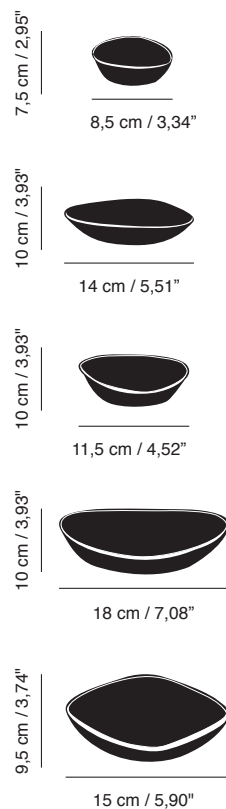

PEBBLES

Decorative Cups

The PEBBLES collection is a set of five decorative cups. The different sizes of cups offer the option of multiple assembly, giving every customer the choice of how it is to be used.

Year of Design	2016
Material	Silver plated bronze
Product Code	PEBB5/SLV
Type	Decorative Cups
Colours	<ul style="list-style-type: none"> ● Patinated bronze with gold edge ● Silver plated bronze
Cleaning Instructions	Use a soft damp cloth to clean, no abrasive agent.

Dimension	cm	18 x 10	in	7,08 x 3,93
	cm	15 x 9,5	in	5,90 x 3,74
	cm	14 x 10	in	5,51 x 3,93
	cm	11,5 x 10	in	4,52 x 3,93
	cm	8,5 x 7,5	in	3,34 x 2,95
Weight	2 kgs			

PEBBLES

Decorative Cups

The PEBBLES collection is a set of five decorative cups. The different sizes of cups offer the option of multiple assembly, giving every customer the choice of how it is to be used.

These products are hand manufactured objects. Each piece is unique, it may vary slightly in colour and finish from one item to another. This is the guarantee of a true hand made object.

Other Products

Dimension	cm	18 x 10	in	7,08 x 3,93
	cm	15 x 9,5	in	5,90 x 3,74
	cm	14 x 10	in	5,51 x 3,93
	cm	11,5 x 10	in	4,52 x 3,93
	cm	8,5 x 7,5	in	3,34 x 2,95
Weight	2 kgs			