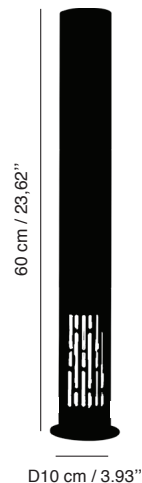

GLIM

The lamps and suspensions that make up the GLIM collection combine the brilliance of polished aluminum with the warmth of matt gold. These modern lanterns are true decorative pieces: they diffuse a light carved through a metal openwork lampshade. Delicate but functional, GLIM can be arranged in a composition or as a single piece: as a table lamp or as a decorative suspension.

Year of Design	2017
Material	Polished aluminum and matt gold
Product Code	GLIMTL60AL
Type	Lighting
Colour	Polished aluminum and matt gold
Cleaning Instructions	Use a soft damp cloth to clean, no abrasive agent

Dimension	cm H60 x D10 in H23,62 x D3,93
Weight	3.2 kgs

Other Products