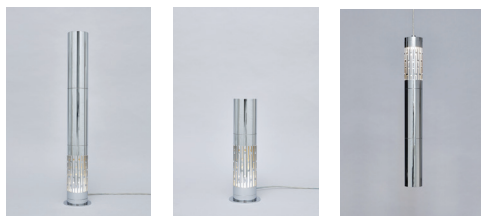

Other Products