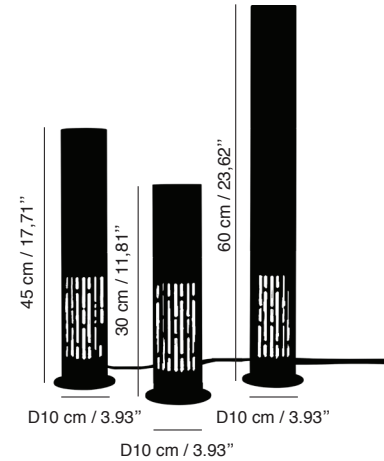

Dimension	cm	H60 x D8
	in	H23,62 x D3,14
Weight	2.6 kgs	

Other Products

GLIM

The lamps and suspensions that make up the GLIM collection combine the brilliance of polished aluminum with the warmth of matt gold. These modern lanterns are true decorative pieces: they diffuse a light carved through a metal openwork lampshade. Delicate but functional, GLIM can be arranged in a composition or as a single piece: as a table lamp or as a decorative suspension.

Other Products

Dimension	T	cm	H60 x D10
		in	H23,62 x D3,93
	M	cm	H45 x D10
		in	H17,71 x D3,93
	S	cm	H30 x D10
		in	H11,81 x D3,93
Weight	T	3.2 kgs	
	M	2.6 kgs	
	S	2.2 kgs	

GLIM

The lamps and suspensions that make up the GLIM collection combine the brilliance of polished aluminum with the warmth of matt gold. These modern lanterns are true decorative pieces: they diffuse a light carved through a metal openwork lampshade. Delicate but functional, GLIM can be arranged in a composition or as a single piece: as a table lamp or as a decorative suspension.

Dimension	cm H60 x D10 in H23,62 x D3,93
Weight	3.2 kgs

Other Products