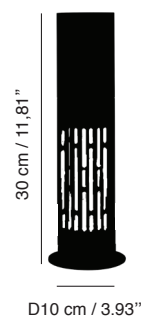

GLIM

The lamps and suspensions that make up the GLIM collection combine the brilliance of polished aluminum with the warmth of matt gold. These modern lanterns are true decorative pieces: they diffuse a light carved through a metal openwork lampshade. Delicate but functional, GLIM can be arranged in a composition or as a single piece: as a table lamp or as a decorative suspension.

Year of Design	2017
Material	Polished aluminum and matt gold
Product Code	GLIMTL30AL
Type	Lighting
Colour	Polished aluminum and matt gold
Cleaning Instructions	Use a soft damp cloth to clean, no abrasive agent

Dimension	cm H30 x D10 in H11,81 x D3,93
Weight	2.2 kgs

Other Products