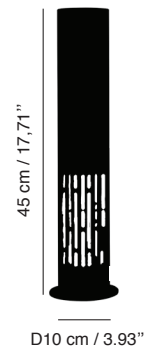

Dimension	cm	H60 x D8
	in	H23,62 x D3,14
Weight	2.6 kgs	

Other Products

GLIM

The lamps and suspensions that make up the GLIM collection combine the brilliance of polished aluminum with the warmth of matt gold. These modern lanterns are true decorative pieces: they diffuse a light carved through a metal openwork lampshade. Delicate but functional, GLIM can be arranged in a composition or as a single piece: as a table lamp or as a decorative suspension.

Other Products

Dimension	T	cm	H60 x D10
		in	H23,62 x D3,93
	M	cm	H45 x D10
		in	H17,71 x D3,93
	S	cm	H30 x D10
		in	H11,81 x D3,93
Weight	T	3.2 kgs	
	M	2.6 kgs	
	S	2.2 kgs	

GLIM

The lamps and suspensions that make up the GLIM collection combine the brilliance of polished aluminum with the warmth of matt gold. These modern lanterns are true decorative pieces: they diffuse a light carved through a metal openwork lampshade. Delicate but functional, GLIM can be arranged in a composition or as a single piece: as a table lamp or as a decorative suspension.

Dimension	cm H60 x D10 in H23,62 x D3,93
Weight	3.2 kgs

Other Products